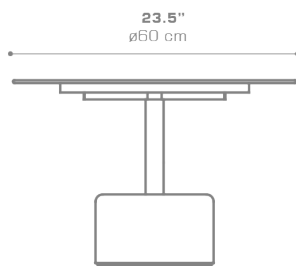

## GLYPH Low Table 23.5" / 60 cm (Alu Top | Stone Base)

GLY21

Protective cover available

Suitable for rooftop

Heavier than regular items, suitable for more windy areas

Assembly

### DIMENSIONS

### PACKING DETAILS

VOL : 5 ft<sup>3</sup> | 0.14 m<sup>3</sup>  
NW : 53 lb | 24 kg  
GW : 71 lb | 32 kg  
PU : 2 boxes

**COLOR OPTIONS | DOWNLOAD**  
[MATERIAL & FINISHES](#)