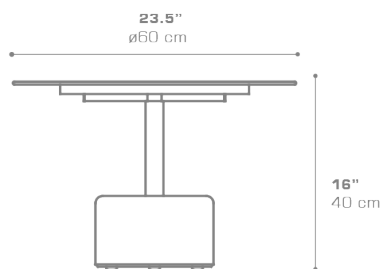

## GLYPH Low Table 23.5" / 60 cm (Alu Top | Stone Base)

GLY21

Protective cover available

Suitable for rooftop

Heavier than regular items, suitable for more windy areas

Assembly

### DIMENSIONS

### PACKING DETAILS

VOL : 5 ft<sup>3</sup> | 0.14 m<sup>3</sup>  
NW : 53 lb | 24 kg  
GW : 71 lb | 32 kg  
PU : 2 boxes

**COLOR OPTIONS | DOWNLOAD**  
[MATERIAL & FINISHES](#)