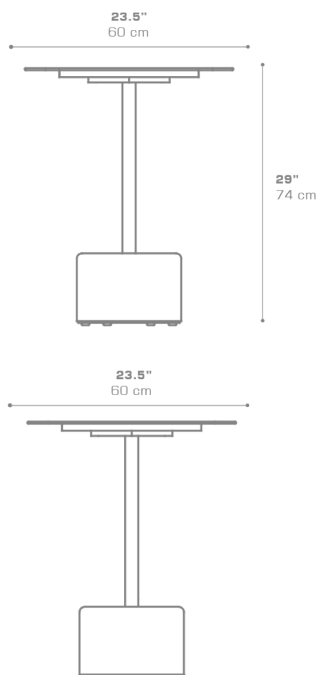

GLYPH Bistro Table Square 23.5" / 60 cm (Alu Top | Teak Base)

GLY106

Protective cover available

Suitable for rooftop

Heavier than regular items, suitable for more windy areas

Assembly

Partially handcrafted, random imperfections are part of the design

Contains recycled parts, random imperfections are part of the design

DIMENSIONS**CONFIGURATIONS**

FRAME & TOP : Powder Coated Aluminum Ultra Durable

BASE : Laminated Teak

Protective Cover :
GLY101PC Top table only
GLYPC-6 Table + 2 Chairs**PACKING DETAILS**VOL : 4 ft³ | 0.11 m³

NW : 42 lb | 19 kg

GW : 60 lb | 27 kg

PU : 2 boxes

COLOR OPTIONS | DOWNLOAD
[MATERIAL & FINISHES](#)**ADDITIONAL INFORMATION**

2