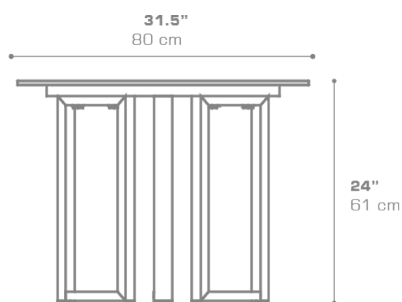

**MUNIA Continental Dining Table 31.5" / 80 cm**  
MUN005

Protective cover available

Suitable for rooftop

Heavier than regular items, suitable for more windy areas

Assembly

**DIMENSIONS****CONFIGURATIONS**

FRAME : Powder Coated Aluminum  
TOP : High Pressure Laminate (HPL)

Protective Cover :  
MUN005PC Top table only  
MUNPC-01 Table + 2 Lounge Chairs

**PACKING DETAILS**

VOL : 5 ft<sup>3</sup> | 0.14 m<sup>3</sup>  
NW : 35 lb | 16 kg  
GW : 46 lb | 21 kg  
PU : 1 / box