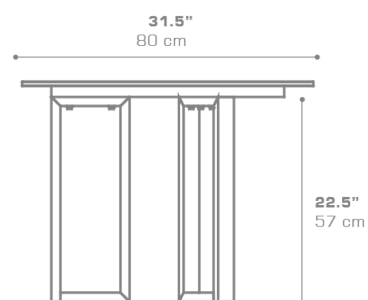

**MUNIA Continental Dining Table 31.5" / 80 cm**  
MUN005

Protective cover available

Suitable for rooftop

Heavier than regular items, suitable for more windy areas

Assembly

**DIMENSIONS****CONFIGURATIONS**

FRAME : Powder Coated Aluminum  
TOP : High Pressure Laminate (HPL)

Protective Cover :  
MUN005PC Top table only  
MUNPC-01 Table + 2 Lounge Chairs

**PACKING DETAILS**

VOL : 5 ft<sup>3</sup> | 0.14 m<sup>3</sup>  
NW : 35 lb | 16 kg  
GW : 46 lb | 21 kg  
PU : 1 / box