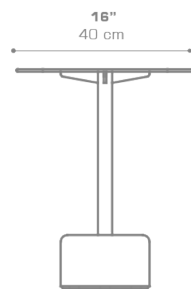

GLYPH Low Table Square 16" / 40 cm (Alu Top | Stone Base)
GLY123

Protective cover available

Suitable for rooftop

Heavier than regular items, suitable for more windy areas

DIMENSIONS

CONFIGURATIONS

FRAME & TOP : Powder Coated Aluminum Ultra Durable

BASE : Stone

Protective Cover :
GLY103PC Protective Cover

PACKING DETAILS

VOL : 4 ft³ | 0.11 m³

NW : 26 lb | 12 kg

GW : 35 lb | 16 kg

PU : 1 / Box

COLOR OPTIONS | DOWNLOAD
[MATERIAL & FINISHES](#)