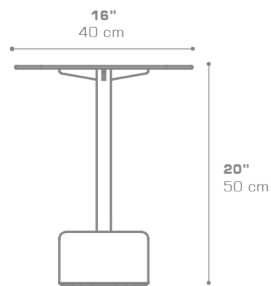

GLYPH Low Table Square 16" / 40 cm (Alu Top | Stone Base)
GLY123

Protective cover available

Suitable for rooftop

Heavier than regular items, suitable for more windy areas

DIMENSIONS

CONFIGURATIONS

FRAME & TOP : Powder Coated Aluminum Ultra Durable

BASE : Stone

Protective Cover :
GLY103PC Protective Cover

PACKING DETAILS

VOL : 4 ft³ | 0.11 m³

NW : 26 lb | 12 kg

GW : 35 lb | 16 kg

PU : 1 / Box

COLOR OPTIONS | DOWNLOAD
[MATERIAL & FINISHES](#)