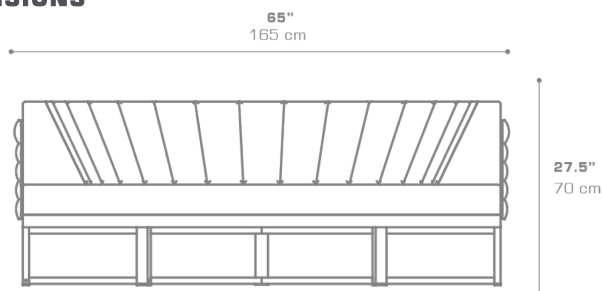

MUNIA NAYA Island 60" / 152 cm
MUN126

Protective cover available

Suitable for rooftop

Heavier than regular items, suitable for more windy areas

Partially handcrafted, random imperfections are part of the design

DIMENSIONS

CONFIGURATIONS

FRAME : Powder Coated Aluminum
SHELL : Braiding
CUSHION : Grade A | B | C | D | E

Protective Cover :
MUN026PC

PACKING DETAILS

VOL : 102 ft3 | 2.88 m3
NW : 117 lb | 53 kg
GW : 370 lb | 168 kg
PU : Crate
COM : 9.5 ly