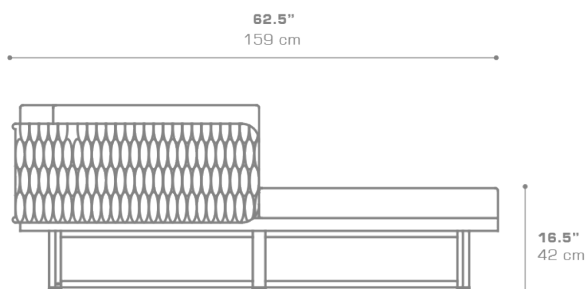

MUNIA NAYA Island 60" / 152 cm
MUN126

Protective cover available

Suitable for rooftop

Heavier than regular items, suitable for more windy areas

Partially handcrafted, random imperfections are part of the design

DIMENSIONS

CONFIGURATIONS

FRAME : Powder Coated Aluminum
SHELL : Braiding
CUSHION : Grade A | B | C | D | E

Protective Cover :
MUN026PC

PACKING DETAILS

VOL : 102 ft3 | 2.88 m3
NW : 117 lb | 53 kg
GW : 370 lb | 168 kg
PU : Crate
COM : 9.5 ly