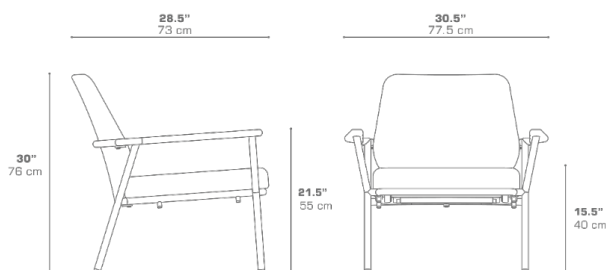

CLARA Stackable Lounge Chair
CLR003

Protective cover available

Stackable

DIMENSIONS**CONFIGURATIONS**

FRAME	: Powder Coating Aluminum
SHELL	: Fiber Weaving Viennese Wicker
CUSHION	: Grade A B C D E
ARMREST	: Recycled Teak Light Brushed

Protective Cover :
CLR003.PC for 2 Chairs

PACKING DETAILS

VOL	: 10.5 ft ³ 0.3 m ³
NW	: 16.5 lb 8 kg
GW	: 49.5 lb 22 kg
PU	: 2 / Box
COM	: 1.2 ly

COLOR OPTIONS | DOWNLOAD[TEXTILES](#)[MATERIAL & FINISHES](#)