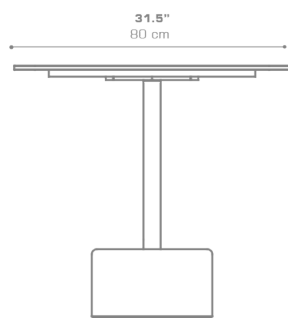

**GLYPH Bistro Table Square 31.5" / 80 cm (HPL Top
| Teak Base)**
GLY117

Protective cover available

Suitable for rooftop

Heavier than regular items, suitable for more windy areas

Assembly

Partially handcrafted, random imperfections are part of the design

Contains recycled parts, random imperfections are part of the design

DIMENSIONS

CONFIGURATIONS

FRAME	: Powder Coated Aluminum Ultra Durable
BASE	: Laminated Teak
TOP	: High Pressure Laminate (HPL)

Protective Cover :
GLY102PC Top table only
GLYPC-8 Table + 3 Chairs

PACKING DETAILS

VOL	: 6 ft3 0.18 m3
NW	: 62 lb 28 kg
GW	: 82 lb 37 kg
PU	: 2 Boxes

COLOR OPTIONS | DOWNLOAD
[MATERIAL & FINISHES](#)

ADDITIONAL INFORMATION

3