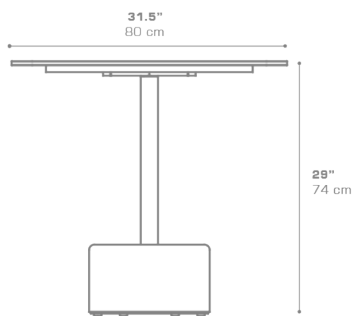

**GLYPH Bistro Table Square 31.5" / 80 cm (HPL Top
| Teak Base)**
GLY117

Protective cover available

Suitable for rooftop

Heavier than regular items, suitable for more windy areas

Assembly

Partially handcrafted, random imperfections are part of the design

Contains recycled parts, random imperfections are part of the design

DIMENSIONS

CONFIGURATIONS

FRAME	: Powder Coated Aluminum Ultra Durable
BASE	: Laminated Teak
TOP	: High Pressure Laminate (HPL)

Protective Cover :
GLY102PC Top table only
GLYPC-8 Table + 3 Chairs

PACKING DETAILS

VOL	: 6 ft3 0.18 m3
NW	: 62 lb 28 kg
GW	: 82 lb 37 kg
PU	: 2 Boxes

COLOR OPTIONS | DOWNLOAD
[MATERIAL & FINISHES](#)

ADDITIONAL INFORMATION

3