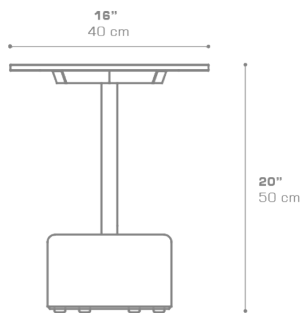

GLYPH Low Table Square 16" / 40 cm (HPL Top | Teak Base)
GLY113

Protective cover available

Suitable for rooftop

Heavier than regular items, suitable for more windy areas

Partially handcrafted, random imperfections are part of the design

Contains recycled parts, random imperfections are part of the design

DIMENSIONS

CONFIGURATIONS

FRAME	: Powder Coated Aluminum Ultra Durable
BASE	: Laminated Teak
TOP	: High Pressure Laminate (HPL)

Protective Cover :
GLY103PC Protective Cover

PACKING DETAILS

VOL	: 4 ft ³ 0.11 m ³
NW	: 20 lb 9 kg
GW	: 26 lb 12 kg
PU	: 1 / Box

COLOR OPTIONS | DOWNLOAD
[MATERIAL & FINISHES](#)