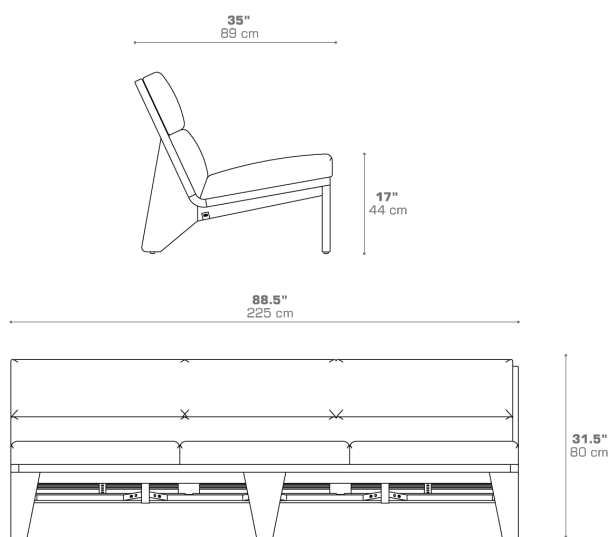

LABUAN 3-Seater LBN007

Protective cover available

DIMENSIONS

CONFIGURATIONS

FRAME : Premium Teak | Whitewash

SEAT CUSHION : Grade A | B | C | D | E

HEAD CUSHION : Grade A | B | C | D | E

Protective Cover :
LBN007PC

PACKING DETAILS

VOL : 66.5 ft³ | 1.88 m³

NW : 124.5 lb | 56.5 kg

GW : 157.5 lb | 71.5 kg

PU : 1 / Box

COM : 9.0 Ly

COLOR OPTIONS | DOWNLOAD

[TEXTILES](#)