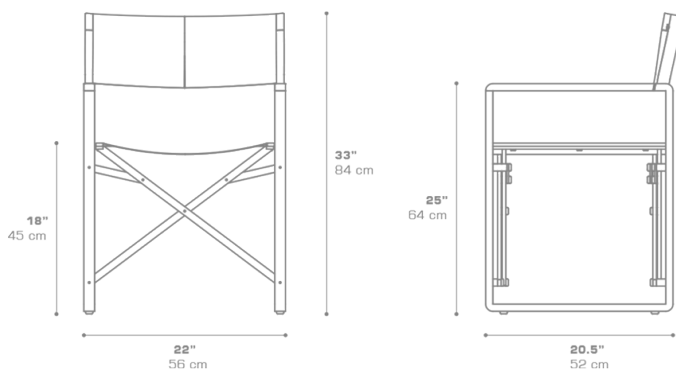

PRADO Dining Chair (Teak Armrest) - Sling
PRD102

Protective cover available

Suitable for rooftop

Heavier than regular items, suitable for more windy areas

DIMENSIONS**CONFIGURATIONS**

FRAME : Powder Coating Stainless Steel

SLING : Grade K | Q | U

Protective Cover :
PRD001PC**PACKING DETAILS**VOL : 4 ft³ | 0.12 m³

NW : 18 lb | 8 kg

GW : 29 lb | 13 kg

PU : 1 / Box

COLOR OPTIONS | DOWNLOAD[TEXTILES](#)[MATERIAL & FINISHES](#)