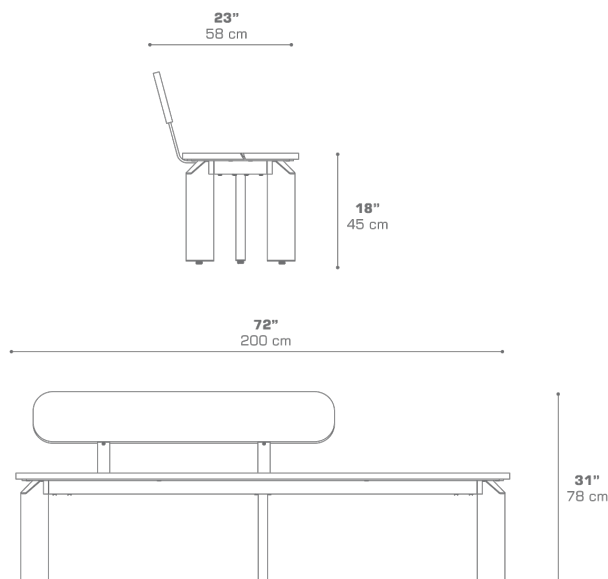

TITAN Bench 79" / 200 cm with Backrest (Teak) - Right

TIT11TEAKR

Protective cover available

DIMENSIONS

CONFIGURATIONS

FRAME : Powder Coating Aluminum
SEATREST : Recycled Teak Brushed

Protective Cover :
TIT11RPC

PACKING DETAILS

VOL : 23 ft³ | 0.64 m³
NW : 128 lb | 58 kg
GW : 151 lb | 68.5 kg
PU : 1 / Box

COLOR OPTIONS | DOWNLOAD
[MATERIAL & FINISHES](#)