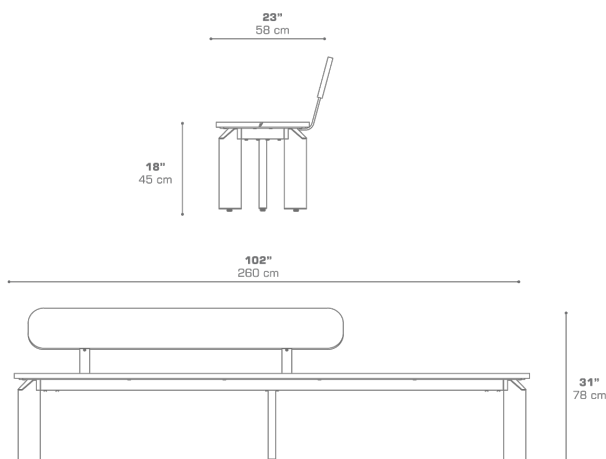

TITAN Bench 102" / 260 cm with Backrest (Teak) - Right

TIT09TEAKR

Protective cover available

DIMENSIONS

CONFIGURATIONS

FRAME : Powder Coating Aluminum
SEATREST : Recycled Teak Brushed

Protective Cover :
TIT09RPC

PACKING DETAILS

VOL : 29 ft³ | 0.83 m³
NW : 162 lb | 73.5 kg
GW : 188.5 lb | 85.5 kg
PU : 1 / Box

COLOR OPTIONS | DOWNLOAD
[MATERIAL & FINISHES](#)