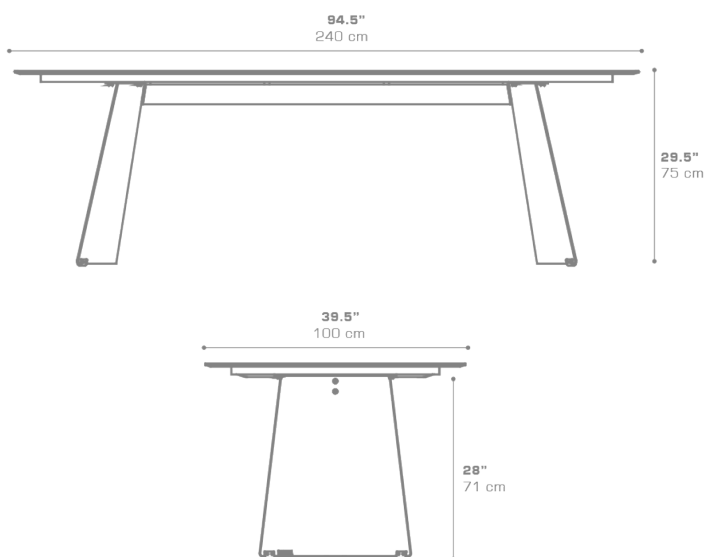

PRADO Dining Table 94.5" / 240 cm (Sintered Stone)
PRD106

Protective cover available

ADA compliant / wheelchair accessible

Suitable for rooftop

Heavier than regular items, suitable for more windy areas

Assembly

DIMENSIONS

CONFIGURATIONS

FRAME : Powder Coating Galvanized
TOP : Sintered Stone

Protective Cover :
PRD006PC Top table only
PRDPC-02 Table + 8 Dining Chairs

PACKING DETAILS

VOL : 39.5 ft³ | 1.12 m³
NW : 266 lb | 121 kg
GW : 379 lb | 172 kg
PU : 1 Crate & 2 Boxes