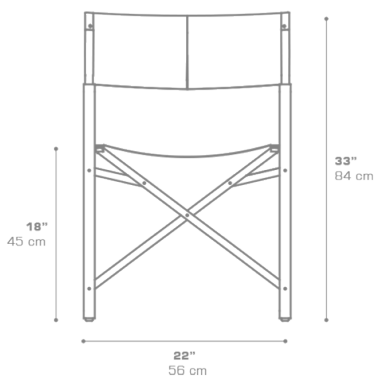

PRADO Dining Chair - Sling
PRD101

Protective cover available

Suitable for rooftop

Heavier than regular items, suitable for more windy areas

DIMENSIONS

CONFIGURATIONS

FRAME : Powder Coating Stainless Steel

SLING : Grade K | Q | U

Protective Cover :
PRD001PC

PACKING DETAILS

VOL : 4 ft³ | 0.12 m³

NW : 18 lb | 8 kg

GW : 29 lb | 13 kg

PU : 1 / Box

COLOR OPTIONS | DOWNLOAD

[TEXTILES](#)