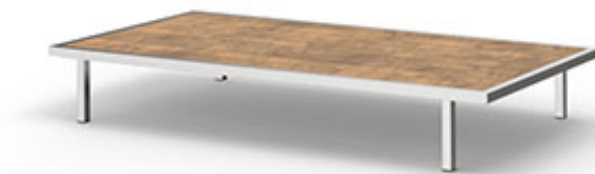

ALBATROSS 316 Rectangular Coffee Table (Teak)

ALB214

Protective cover available

Suitable for marine environment

DIMENSIONS

LENGTH	:	67" 170 cm
WIDTH	:	33.5" 85 cm
HEIGHT	:	11" 28 cm

CONFIGURATIONS

FRAME	:	Stainless Steel 316
TOP	:	Premium Teak Smooth Sanded

Protective Cover :
ALB005PC

PACKING DETAILS

VOL	:	17 ft ³ 0.49 m ³
NW	:	60 lb 27 kg
GW	:	82 lb 37 kg
PU	:	1 / Box

COLOR OPTIONS | DOWNLOAD
[MATERIAL & FINISHES](#)