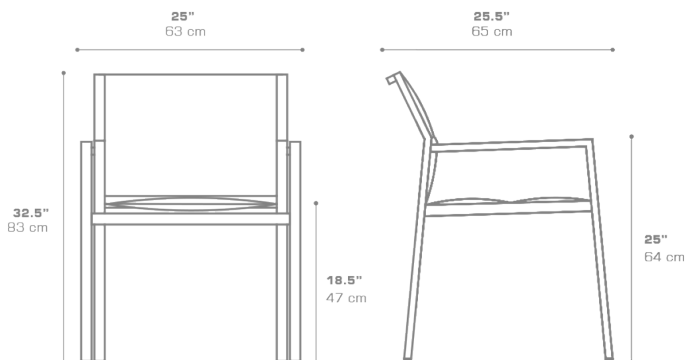

ALLUX Stackable Armchair (Padded Sling)
MZ159PS

Protective cover available

Stackable

DIMENSIONS

CONFIGURATIONS

FRAME : Powder Coated Aluminum

PADDED SLING : Grade P

Protective Cover :
MZ159PC Protective Cover

PACKING DETAILS

VOL : 4.5 ft³ | 0.13 m³

NW : 11 lb | 5 kg

GW : 15 lb | 7 kg

PU : 4 / Box

COLOR OPTIONS | DOWNLOAD

[TEXTILES](#)

[MATERIAL & FINISHES](#)