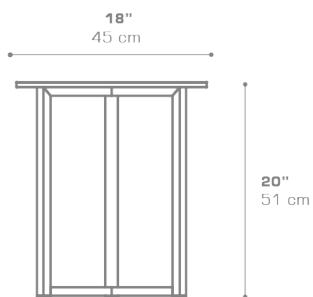

**MUNIA Side Table (Teak)**  
MUN206

Protective cover available

Contains recycled parts,  
random imperfections are part  
of the design

**DIMENSIONS**

**CONFIGURATIONS**

FRAME : Powder Coated Aluminum  
TOP : Recycled Teak

Protective Cover :  
MUN006PC

**PACKING DETAILS**

VOL : 4.5 ft<sup>3</sup> | 0.13 m<sup>3</sup>  
NW : 9 lb | 4 kg  
GW : 20 lb | 9 kg  
PU : 1 / box

**COLOR OPTIONS | DOWNLOAD**  
[MATERIAL & FINISHES](#)