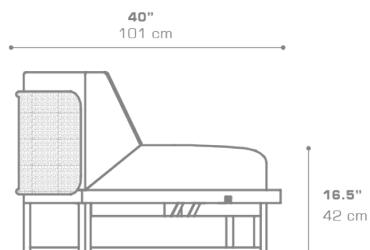

Contains recycled parts, random imperfections are part of the design

DIMENSIONS

CONFIGURATIONS

FRAME	: Powder Coated Aluminum
SHELL	: Fiber Weave Flat Patterns
CUSHION	: Grade A B C D E
TOP	: Recycled Teak

PACKING DETAILS

VOL	: 51 ft3 1.45 m3
NW	: 82 lb 37 kg
GW	: 117 lb 53 kg
PU	: 1 / box
COM	: 6.5 ly

COLOR OPTIONS | DOWNLOAD

[TEXTILES](#)

[MATERIAL & FINISHES](#)