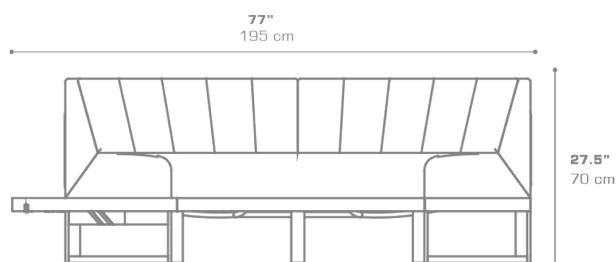

MUNIA MO Curved Right Hand Modular System (Teak)

MUN216

Protective cover available

Suitable for rooftop

Heavier than regular items, suitable for more windy areas

Partially handcrafted, random imperfections are part of the design

Contains recycled parts, random imperfections are part of the design

DIMENSIONS

CONFIGURATIONS

FRAME	: Powder Coated Aluminum
SHELL	: Fiber Weave Flat Patterns
CUSHION	: Grade A B C D E
TOP	: Recycled Teak

PACKING DETAILS

VOL	: 51 ft3 1.45 m3
NW	: 82 lb 37 kg
GW	: 117 lb 53 kg
PU	: 1 / box
COM	: 6.5 ly

COLOR OPTIONS | DOWNLOAD

[TEXTILES](#)

[MATERIAL & FINISHES](#)