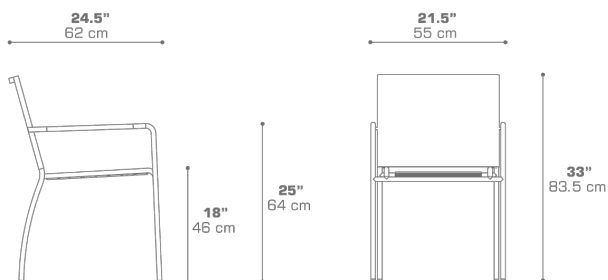

NATUN Stacking Chair (Teak Armrest)
MG2610

Protective cover available

Stackable

DIMENSIONS

CONFIGURATIONS

- FRAME : Powder Coating Stainless Steel
- SLING : Grade K | P | Q | U
- ARMREST : Premium Teak Smooth Sanded

Protective Cover :
MG2601PC for 4 Chairs

PACKING DETAILS

- VOL : 4 ft³ | 0.11 m³
- NW : 11 lb | 5 kg
- GW : 15.5 lb | 7 kg
- PU : 4 / Box

COLOR OPTIONS | DOWNLOAD

[TEXTILES](#)

[MATERIAL & FINISHES](#)