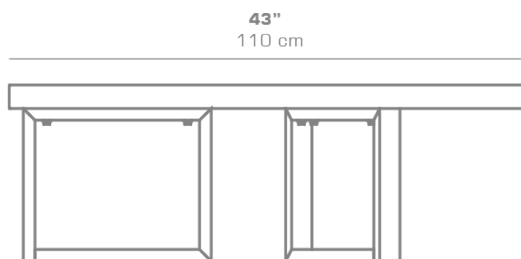

MUNIA Center Table 43" / 110 cm (Teak)

MUN209

Protective cover available

Suitable for rooftop

Heavier than regular items, suitable for more windy areas

Assembly

Partially handcrafted, random imperfections are part of the design

Contains recycled parts, random imperfections are part of the design

DIMENSIONS

CONFIGURATIONS

FRAME : Powder Coated Aluminum
TOP : Recycled Teak

Protective Cover :
MUN009PC

PACKING DETAILS

VOL : 8 ft³ | 0.22 m³
NW : 46 lb | 21 kg
GW : 60 lb | 27 kg
PU : 1 / box