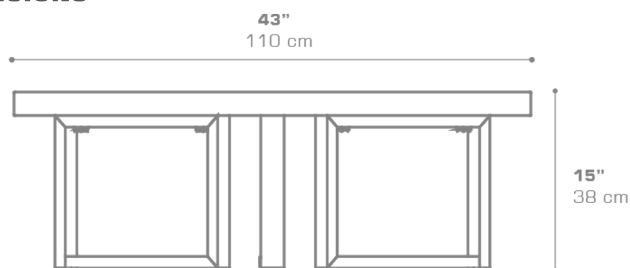

MUNIA Center Table 43" / 110 cm (Teak)

MUN209

Protective cover available

Suitable for rooftop

Heavier than regular items, suitable for more windy areas

Assembly

Partially handcrafted, random imperfections are part of the design

Contains recycled parts, random imperfections are part of the design

DIMENSIONS

CONFIGURATIONS

FRAME : Powder Coated Aluminum
TOP : Recycled Teak

Protective Cover :
MUN009PC

PACKING DETAILS

VOL : 8 ft³ | 0.22 m³
NW : 46 lb | 21 kg
GW : 60 lb | 27 kg
PU : 1 / box