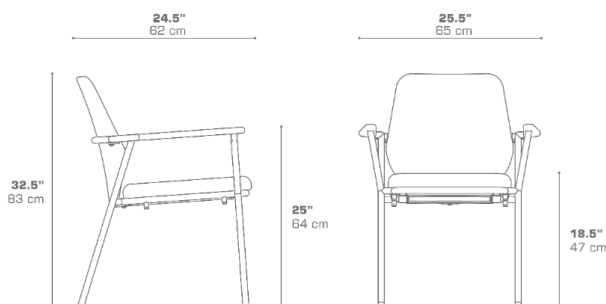

CLARA Stackable Dining Chair CLR001

Protective cover available

Stackable

DIMENSIONS

CONFIGURATIONS

FRAME	: Powder Coating Aluminum
SHELL	: Fiber Weaving Viennese Wicker
CUSHION	: Grade A B C D E
ARMREST	: Recycled Teak Light Brushed

Protective Cover :
CLR001.PC for 4 Chairs

PACKING DETAILS

VOL	: 5 ft ³ 0.15 m ³
NW	: 12.5 lb 6 kg
GW	: 66.5 lb 30 kg
PU	: 4 / Box
COM	: 0.9 ly

COLOR OPTIONS | DOWNLOAD

[TEXTILES](#)

[MATERIAL & FINISHES](#)