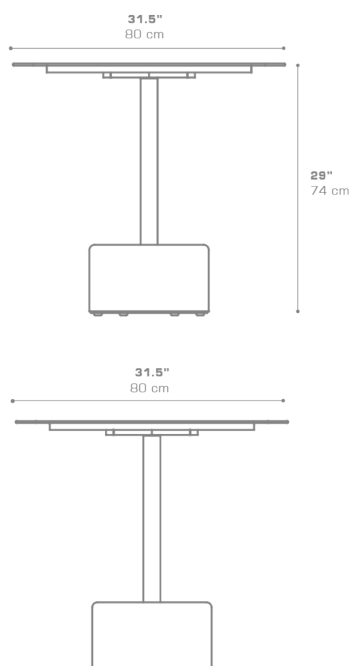

GLYPH Bistro Table Square 31.5" / 80 cm (Alu Top | Teak Base)
GLY107

Protective cover available

Suitable for rooftop

Heavier than regular items, suitable for more windy areas

Assembly

Partially handcrafted, random imperfections are part of the design

Contains recycled parts, random imperfections are part of the design

DIMENSIONS

CONFIGURATIONS

FRAME & TOP : Powder Coated Aluminum Ultra Durable

BASE : Laminated Teak

Protective Cover :
GLY102PC Top table only
GLYPC-8 Table + 3 Chairs

PACKING DETAILS

VOL : 6 ft³ | 0.18 m³

NW : 62 lb | 28 kg

GW : 82 lb | 37 kg

PU : 2 boxes

COLOR OPTIONS | DOWNLOAD
[MATERIAL & FINISHES](#)

ADDITIONAL INFORMATION

3