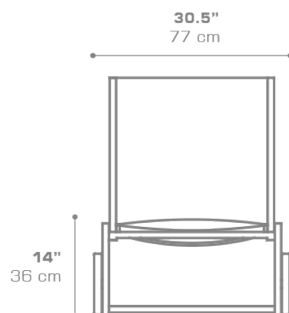

DIMENSIONS

CONFIGURATIONS

FRAME : Powder Coated Aluminum

PADDED SLING : Grade P

Protective Cover :
MZ067PC Protective Cover

PACKING DETAILS

VOL : 23 ft³ | 0.66 m³

NW : 42 lb | 19 kg

GW : 62 lb | 28 kg

PU : 1 / Box

COLOR OPTIONS | DOWNLOAD

[TEXTILES](#)

[MATERIAL & FINISHES](#)