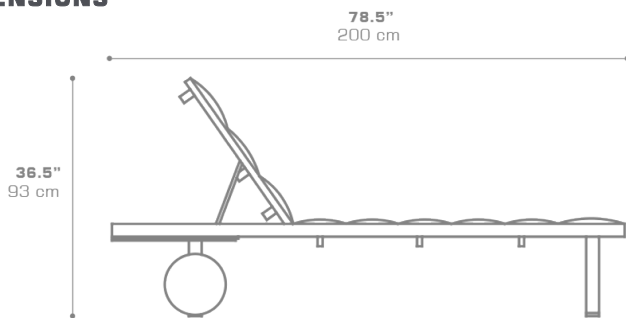

DIMENSIONS

CONFIGURATIONS

FRAME : Powder Coated Aluminum

PADDED SLING : Grade P

Protective Cover :
MZ067PC Protective Cover

PACKING DETAILS

VOL : 23 ft³ | 0.66 m³

NW : 42 lb | 19 kg

GW : 62 lb | 28 kg

PU : 1 / Box

COLOR OPTIONS | DOWNLOAD

[TEXTILES](#)

[MATERIAL & FINISHES](#)