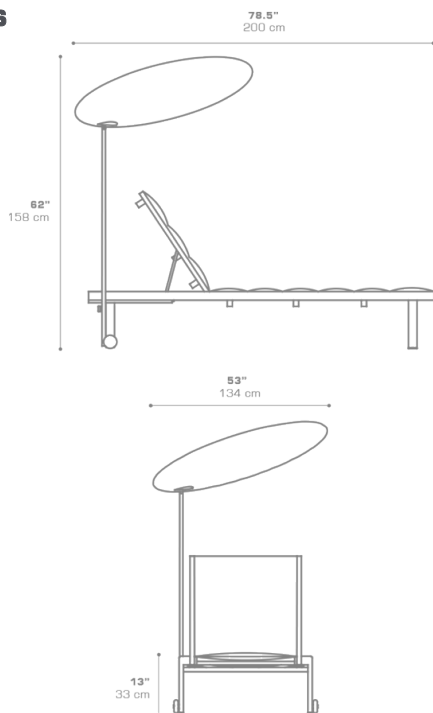

ALLUX Lounger with Shade (Padded Sling)
MZ177PS

Protective cover available

DIMENSIONS

CONFIGURATIONS

- FRAME : Powder Coated Aluminum
- PADDED SLING : Grade P
- SHADE : Grade K

Protective Cover :
MZ177PC Protective Cover for lounger only

PACKING DETAILS

- VOL : 19.5 ft³ | 0.55 m³
- NW : 51 lb | 23 kg
- GW : 68 lb | 31 kg
- PU : 2 Boxes

COLOR OPTIONS | DOWNLOAD

[TEXTILES](#)

[MATERIAL & FINISHES](#)