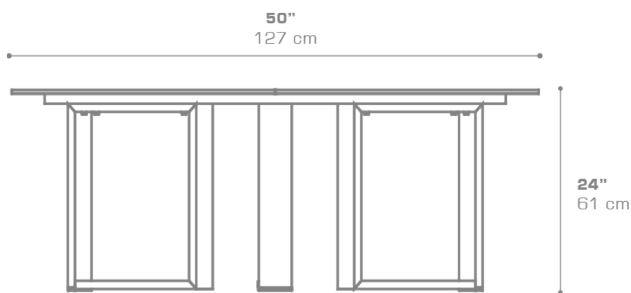

MUNIA Continental Dining Table 50" / 127 cm
MUN004

Protective cover available

Suitable for rooftop

Heavier than regular items, suitable for more windy areas

Assembly

DIMENSIONS

CONFIGURATIONS

FRAME : Powder Coated Aluminum
TOP : High Pressure Laminate (HPL)

Protective Cover :
MUN004PC Top table only
MUNPC-03 Table + 4 Lounge Chairs

PACKING DETAILS

VOL : 11 ft³ | 0.32 m³
NW : 75 lb | 34 kg
GW : 95 lb | 43 kg
PU : 1 / box

COLOR OPTIONS | DOWNLOAD
[MATERIAL & FINISHES](#)