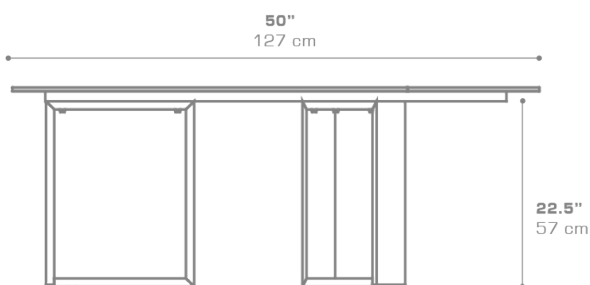

MUNIA Continental Dining Table 50" / 127 cm
MUN004

Protective cover available

Suitable for rooftop

Heavier than regular items, suitable for more windy areas

Assembly

DIMENSIONS

CONFIGURATIONS

FRAME : Powder Coated Aluminum
TOP : High Pressure Laminate (HPL)

Protective Cover :
MUN004PC Top table only
MUNPC-03 Table + 4 Lounge Chairs

PACKING DETAILS

VOL : 11 ft³ | 0.32 m³
NW : 75 lb | 34 kg
GW : 95 lb | 43 kg
PU : 1 / box

COLOR OPTIONS | DOWNLOAD
[MATERIAL & FINISHES](#)