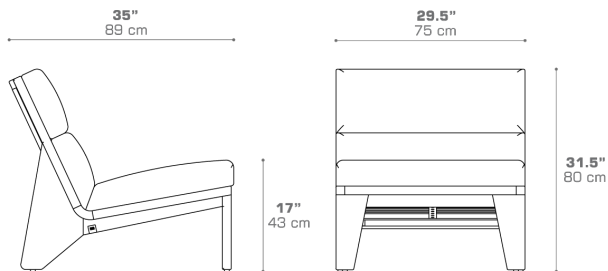

**LABUAN 1-Seater**  
LBN004

Protective cover available

**DIMENSIONS**

**CONFIGURATIONS**

FRAME : Premium Teak | Whitewash

SEAT CUSHION : Grade A | B | C | D | E

HEAD CUSHION : Grade A | B | C | D | E

Protective Cover :  
LBN004PC

**PACKING DETAILS**

VOL : 23 ft<sup>3</sup> | 0.65 m<sup>3</sup>

NW : 49 lb | 22 kg

GW : 67 lb | 30.5 kg

PU : 1 / Box

COM : 3.0 Ly

**COLOR OPTIONS | DOWNLOAD**

[TEXTILES](#)