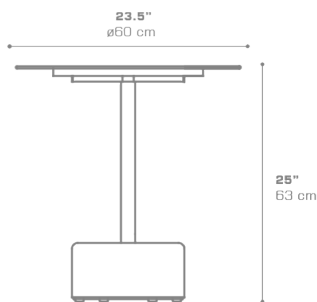

GLYPH Tea Table 23.5" / 60 cm (Alu Top | Stone Base)

GLY25

Protective cover available

Suitable for rooftop

Heavier than regular items, suitable for more windy areas

Assembly

DIMENSIONS

CONFIGURATIONS

FRAME & TOP : Powder Coated Aluminum Ultra Durable

BASE : Stone

Protective Cover :
GLY01PC Protective Cover

PACKING DETAILS

VOL : 7 ft³ | 0.19 m³

NW : 68 lb | 31 kg

GW : 88 lb | 40 kg

PU : 2 Boxes