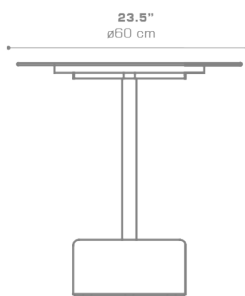

GLYPH Tea Table 23.5" / 60 cm (Alu Top | Stone Base)

GLY25

Protective cover available

Suitable for rooftop

Heavier than regular items, suitable for more windy areas

Assembly

DIMENSIONS

CONFIGURATIONS

FRAME & TOP : Powder Coated Aluminum Ultra Durable

BASE : Stone

Protective Cover :
GLY01PC Protective Cover

PACKING DETAILS

VOL : 7 ft³ | 0.19 m³

NW : 68 lb | 31 kg

GW : 88 lb | 40 kg

PU : 2 Boxes