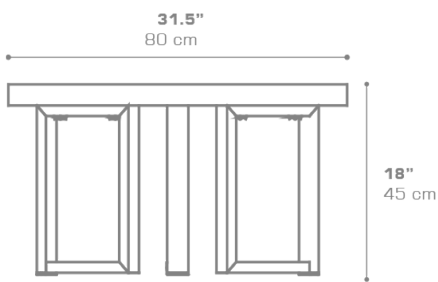

MUNIA Coffee Table 31.5" / 80 cm (Teak)
MUN210

Protective cover available

Suitable for rooftop

Heavier than regular items, suitable for more windy areas

Assembly

Partially handcrafted, random imperfections are part of the design

Contains recycled parts, random imperfections are part of the design

DIMENSIONS**CONFIGURATIONS**

FRAME : Powder Coated Aluminum
TOP : Recycled Teak

Protective Cover :
MUN005PC

PACKING DETAILS

VOL : 4 ft³ | 0.12 m³
NW : 33 lb | 15 kg
GW : 42 lb | 19 kg
PU : 1 / box