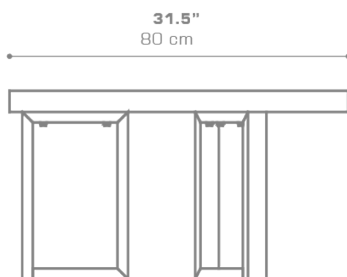

MUNIA Coffee Table 31.5" / 80 cm (Teak)
MUN210

Protective cover available

Suitable for rooftop

Heavier than regular items, suitable for more windy areas

Assembly

Partially handcrafted, random imperfections are part of the design

Contains recycled parts, random imperfections are part of the design

DIMENSIONS**CONFIGURATIONS**

FRAME : Powder Coated Aluminum
TOP : Recycled Teak

Protective Cover :
MUN005PC

PACKING DETAILS

VOL : 4 ft³ | 0.12 m³
NW : 33 lb | 15 kg
GW : 42 lb | 19 kg
PU : 1 / box