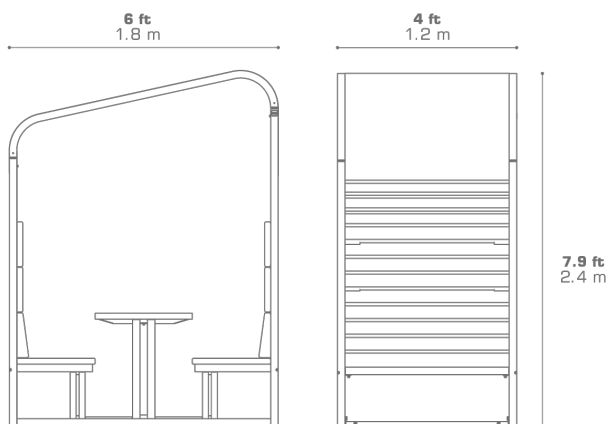

SOMBRERO Dining Booth (Teak Trellis & Table Top)
MG8170

DIMENSIONS

CONFIGURATIONS

- FRAME : Powder Coated Aluminum
- TRELLIS : Recycled Teak Smooth Sanded
- SHADE & CUSHION : Grade A | B | C | D | E

COLOR OPTIONS | DOWNLOAD