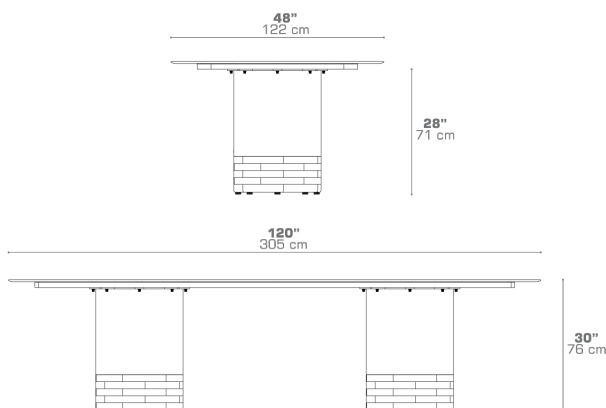

DIMENSIONS

CONFIGURATIONS

FRAME	: Premium Powder Coated : Aluminium
BASE	: Recycled Teak Smooth Sanded
TOP	: Sintered Stone

Protective Cover :
LBN018PC Top table only

PACKING DETAILS

VOL	: 50.5 ft³ | 1.43 m³
NW	: 573 lb | 260 kg
GW	: 737 lb | 334 kg
PU	: 1 Crate + 3 Boxes

COLOR OPTIONS | DOWNLOAD
[MATERIAL & FINISHES](#)

ADDITIONAL INFORMATION

10