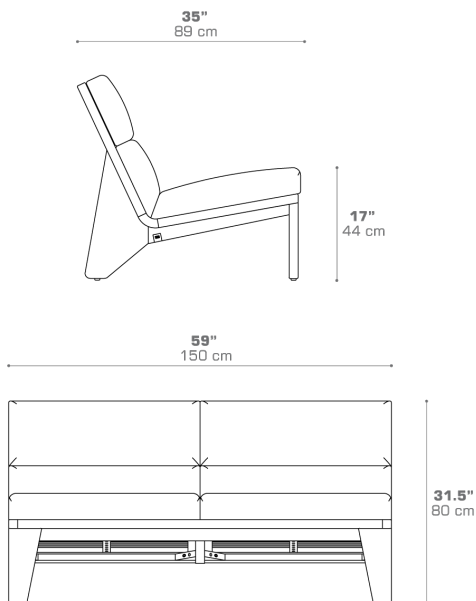

**LABUAN 2-Seater**  
LBN006

Protective cover available

**DIMENSIONS**

**CONFIGURATIONS**

FRAME : Premium Teak | Whitewash

SEAT CUSHION : Grade A | B | C | D | E

HEAD CUSHION : Grade A | B | C | D | E

Protective Cover :  
LBN006PC

**PACKING DETAILS**

VOL : 45 ft<sup>3</sup> | 1.27 m<sup>3</sup>

NW : 82.5 lb | 37.5 kg

GW : 108 lb | 49 kg

PU : 1 / Box

COM : 6.0 Ly

**COLOR OPTIONS | DOWNLOAD**

[TEXTILES](#)