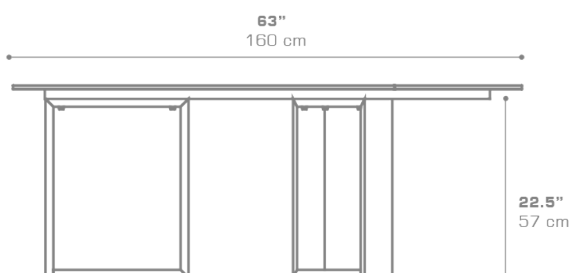

MUNIA Continental Dining Table 63" / 160 cm
MUN001

Protective cover available

Suitable for rooftop

Heavier than regular items, suitable for more windy areas

Assembly

DIMENSIONS**CONFIGURATIONS**

FRAME : Powder Coated Aluminum
TOP : High Pressure Laminate (HPL)

Protective Cover :
MUN001PC Top table only
MUNPC-04 Table + 6 Lounge Chairs

PACKING DETAILS

VOL : 18 ft³ | 0.50 m³
NW : 132 lb | 60 kg
GW : 161 lb | 73 kg
PU : 1 / box

COLOR OPTIONS | DOWNLOAD
[MATERIAL & FINISHES](#)