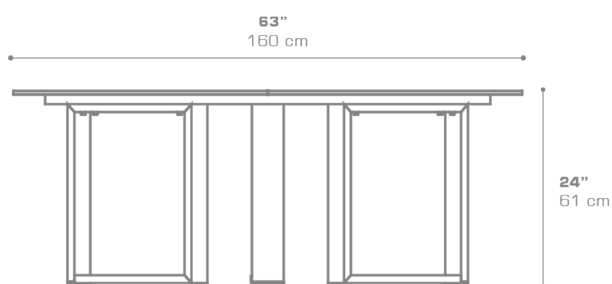

MUNIA Continental Dining Table 63" / 160 cm
MUN001

Protective cover available

Suitable for rooftop

Heavier than regular items, suitable for more windy areas

Assembly

DIMENSIONS**CONFIGURATIONS**

FRAME : Powder Coated Aluminum
TOP : High Pressure Laminate (HPL)

Protective Cover :
MUN001PC Top table only
MUNPC-04 Table + 6 Lounge Chairs

PACKING DETAILS

VOL : 18 ft³ | 0.50 m³
NW : 132 lb | 60 kg
GW : 161 lb | 73 kg
PU : 1 / box

COLOR OPTIONS | DOWNLOAD
[MATERIAL & FINISHES](#)