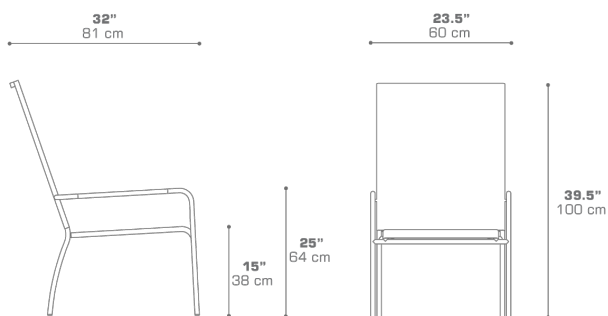

NATUN Highback Chair (Sling Armrest)
MG2607

Protective cover available

Stackable

DIMENSIONS

CONFIGURATIONS

FRAME : Powder Coating Stainless Steel

SLING : Grade K | P | Q | U

Protective Cover :
MG2607PC for 4 Chairs

PACKING DETAILS

VOL : 6 ft³ | 0.17 m³

NW : 11 lb | 5 kg

GW : 13 lb | 6 kg

PU : 4 / Box

COLOR OPTIONS | DOWNLOAD

[TEXTILES](#)

[MATERIAL & FINISHES](#)