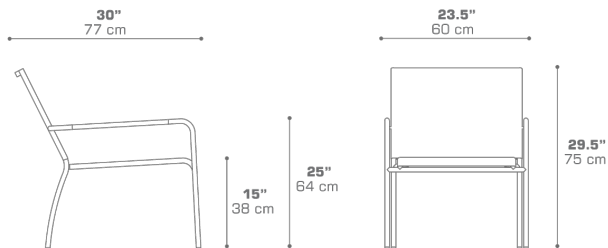

NATUN Easy Armchair (Sling Armrest)
MG2602

Protective cover available

Stackable

DIMENSIONS

CONFIGURATIONS

FRAME : Powder Coating Stainless Steel

SLING : Grade K | P | Q | U

Protective Cover :
MG2602PC for 4 Chairs

PACKING DETAILS

VOL : 4 ft³ | 0.12 m³

NW : 10 lb | 4.5 kg

GW : 12 lb | 5.5 kg

PU : 4 / Box

COLOR OPTIONS | DOWNLOAD

[TEXTILES](#)

[MATERIAL & FINISHES](#)