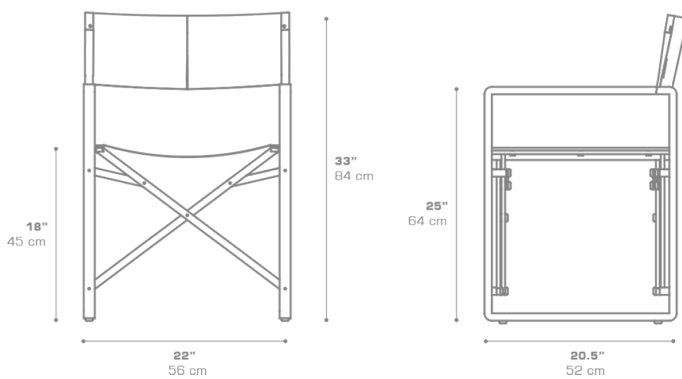

PRADO Dining Chair
PRD001

Protective cover available

Suitable for rooftop

Heavier than regular items, suitable for more windy areas

DIMENSIONS

CONFIGURATIONS

FRAME : Powder Coated Stainless Steel

PADDED SLING : Grade P

Protective Cover :
PRD001PC

PACKING DETAILS

VOL : 4 ft³ | 0.12 m³

NW : 18 lb | 8 kg

GW : 29 lb | 13 kg

PU : 1 / box

COLOR OPTIONS | DOWNLOAD

[TEXTILES](#)