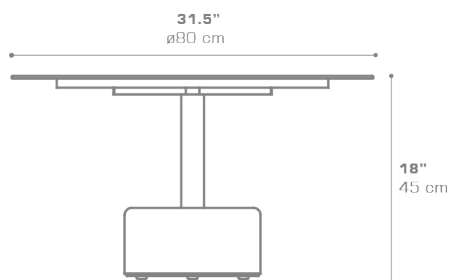

GLYPH Low Table 31.5" / 80 cm (Alu Top | Stone Base)
GLY22

Protective cover available

Suitable for rooftop

Heavier than regular items, suitable for more windy areas

Assembly

DIMENSIONS**CONFIGURATIONS**

FRAME & TOP : Powder Coated Aluminum Ultra Durable

BASE : Stone

Protective Cover :
GLY02PC Protective Cover**PACKING DETAILS**VOL : 7.5 ft³ | 0.21 m³

NW : 79 lb | 36 kg

GW : 101 lb | 46 kg

PU : 2 Boxes

COLOR OPTIONS | DOWNLOAD
[MATERIAL & FINISHES](#)