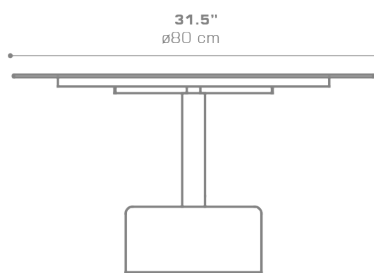

GLYPH Low Table 31.5" / 80 cm (Alu Top | Stone Base)
GLY22

Protective cover available

Suitable for rooftop

Heavier than regular items, suitable for more windy areas

Assembly

DIMENSIONS**CONFIGURATIONS**

FRAME & TOP : Powder Coated Aluminum Ultra Durable

BASE : Stone

Protective Cover :
GLY02PC Protective Cover**PACKING DETAILS**VOL : 7.5 ft³ | 0.21 m³

NW : 79 lb | 36 kg

GW : 101 lb | 46 kg

PU : 2 Boxes

COLOR OPTIONS | DOWNLOAD
[MATERIAL & FINISHES](#)