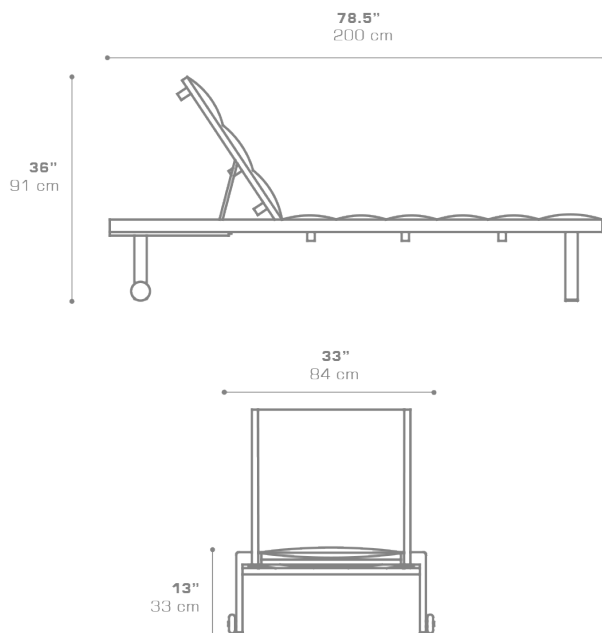

ALLUX Stackable Lounger with Wheels (Padded Sling)
MZ174PS

Protective cover available

Suitable for rooftop

Stackable

Heavier than regular items, suitable for more windy areas

DIMENSIONS

CONFIGURATIONS

FRAME : Powder Coated Aluminum

PADDED SLING : Grade P

Protective Cover :
MZ174PC Protective Cover for 2 pcs

PACKING DETAILS

VOL : 15 ft³ | 0.42 m³

NW : 35 lb | 16 kg

GW : 57 lb | 26 kg

PU : 2 / Box

COLOR OPTIONS | DOWNLOAD