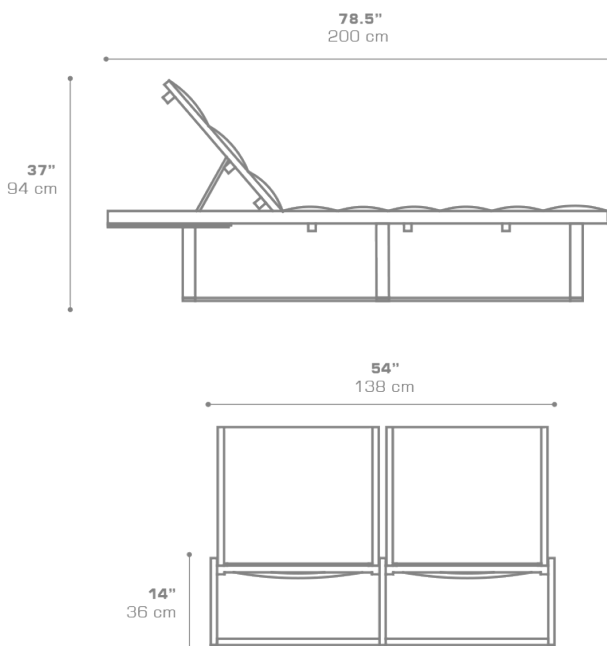

ALLUX Double Lounger (Padded Sling)
MZ414PS

Protective cover available

Suitable for rooftop

Heavier than regular items, suitable for more windy areas

DIMENSIONS

CONFIGURATIONS

FRAME : Powder Coated Aluminum

PADDED SLING : Grade P

Protective Cover :
MZ414PC Protective Cover

PACKING DETAILS

VOL : 41 ft³ | 1.16 m³

NW : 90 lb | 41 kg

GW : 106 lb | 48 kg

PU : 1 / Box

COLOR OPTIONS | DOWNLOAD