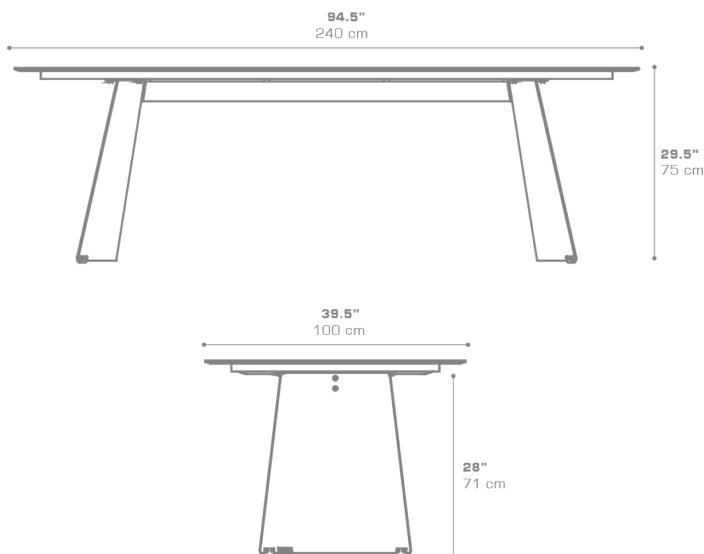

PRADO Dining Table 94.5" / 240 cm
PRD006

Protective cover available

ADA compliant / wheelchair accessible

Suitable for rooftop

Heavier than regular items, suitable for more windy areas

Assembly

DIMENSIONS

CONFIGURATIONS

LEGS : Powder Coated Galvanized Steel
TOP : HPL

Protective Cover :
PRD006PC Top table only
PRDPC-02 Table + 8 Dining Chairs

PACKING DETAILS

VOL : 53 ft³ | 1.51 m³
NW : 216 lb | 98 kg
GW : 359 lb | 163 kg
PU : 1 crate + 1 box