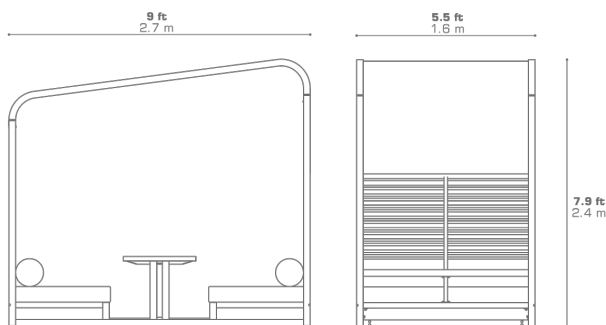

SOMBRERO Lounge Booth (Teak Trellis & Table Top)
MG8171

DIMENSIONS

CONFIGURATIONS

- FRAME : Powder Coated Aluminum
- TRELLIS : Recycled Teak Smooth Sanded
- SHADE & CUSHION : Grade A | B | C | D | E

COLOR OPTIONS | DOWNLOAD