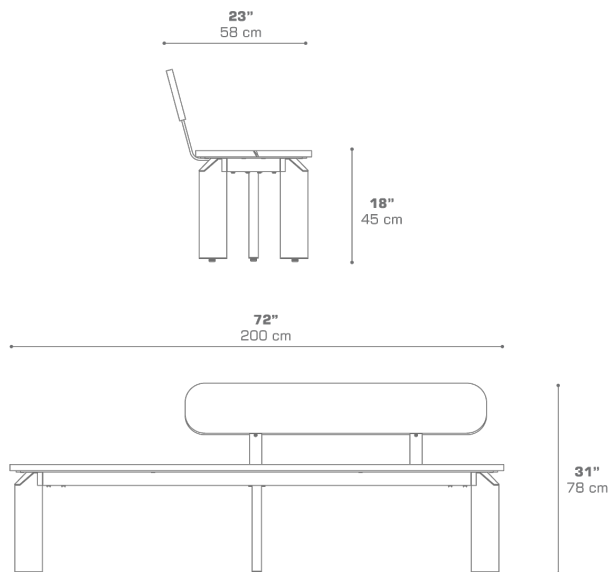

TITAN Bench 79" / 200 cm with Backrest (Teak) - Left

TIT11TEAKL

Protective cover available

DIMENSIONS

CONFIGURATIONS

FRAME : Powder Coating Aluminum
SEATREST : Recycled Teak Brushed

Protective Cover :
TIT11LPC

PACKING DETAILS

VOL : 23 ft³ | 0.64 m³
NW : 128 lb | 58 kg
GW : 151 lb | 68.5 kg
PU : 1 / Box

COLOR OPTIONS | DOWNLOAD
[MATERIAL & FINISHES](#)