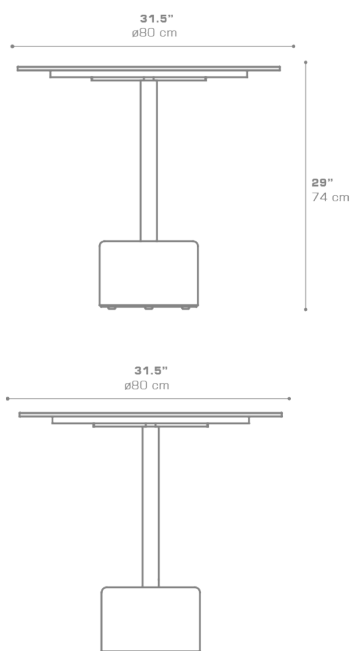

**GLYPH Bistro Table 31.5" / 80 cm (HPL Top | Stone Base)**  
GLY37

Protective cover available

Suitable for rooftop

Heavier than regular items, suitable for more windy areas

Assembly

**DIMENSIONS**

**CONFIGURATIONS**

FRAME	: Powder Coated Aluminum Ultra Durable
BASE	: Stone
TOP	: High Pressure Laminate (HPL)

Protective Cover :  
GLY02PC Top table only  
GLYPC-2 Table + 3 Chairs

**PACKING DETAILS**

VOL	: 10 ft3   0.28 m3
NW	: 97 lb   44 kg
GW	: 121 lb   55 kg
PU	: 2 boxes