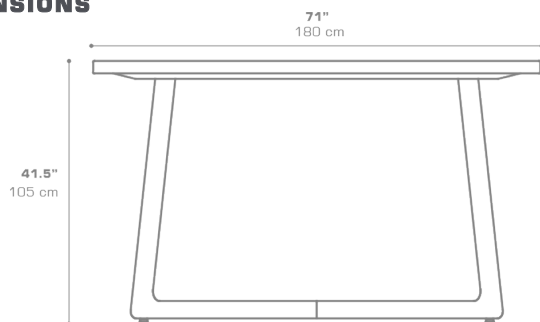

**ESTATE Rectangular Bar Table (HPL)**  
EST66

Protective cover available

Suitable for rooftop

Heavier than regular items, suitable for more windy areas

Assembly

Partially handcrafted, random imperfections are part of the design

Adjustable

**DIMENSIONS**

**CONFIGURATIONS**

FRAME : Premium Teak | Whitewash  
TOP : High Pressure Laminate (HPL)

Protective Cover :  
EST66PC Top table only  
ESTPC-12 Table + 6 Bar Chairs

**PACKING DETAILS**

VOL : 22 ft3 | 0.62 m3  
NW : 146 lb | 66 kg  
GW : 181 lb | 82 kg  
PU : 2 Boxes

**COLOR OPTIONS | DOWNLOAD**  
[MATERIAL & FINISHES](#)

**ADDITIONAL INFORMATION**

6