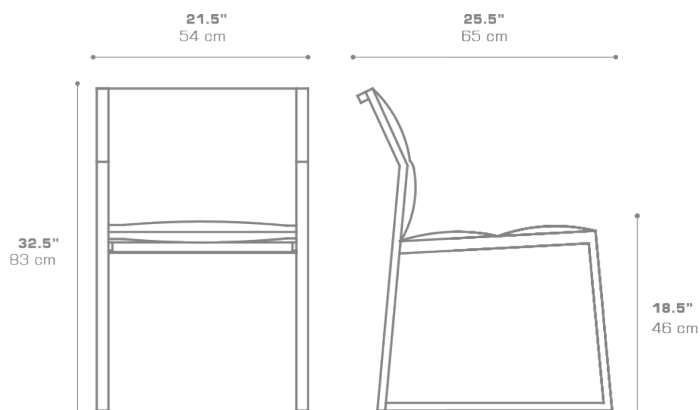

ALLUX Carver Side Chair (Padded Sling)
MZ162PS

Protective cover available

DIMENSIONS**CONFIGURATIONS**

FRAME : Powder Coated Aluminum

PADDED
SLING : Grade PProtective Cover :
MZ162PC Protective Cover**PACKING DETAILS**VOL : 12 ft³ | 0.34 m³

NW : 11 lb | 5 kg

GW : 20 lb | 9 kg

PU : 1 / Box

COLOR OPTIONS | DOWNLOAD[TEXTILES](#)[MATERIAL & FINISHES](#)