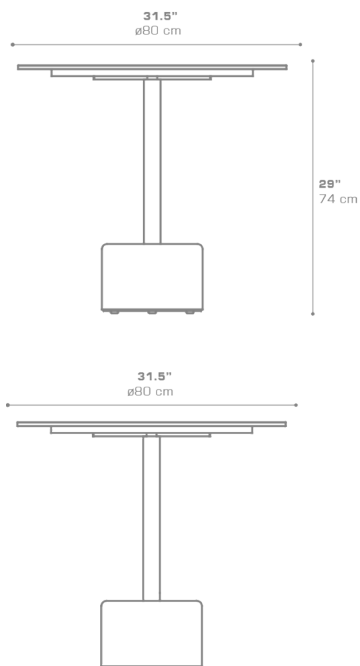

**GLYPH Bistro Table 31.5" / 80 cm (Alu Top | Stone Base)**  
GLY27

Protective cover available

Suitable for rooftop

Heavier than regular items, suitable for more windy areas

Assembly

**DIMENSIONS****CONFIGURATIONS**

FRAME &amp; TOP : Powder Coated Aluminum Ultra Durable

BASE : Stone

Protective Cover :  
GLYQ2PC Top table only  
GLYPC-2 Table + 3 Chairs**PACKING DETAILS**VOL : 10 ft<sup>3</sup> | 0.28 m<sup>3</sup>

NW : 97 lb | 44 kg

GW : 121 lb | 55 kg

PU : 2 boxes

**COLOR OPTIONS | DOWNLOAD**  
[MATERIAL & FINISHES](#)**ADDITIONAL INFORMATION**

3