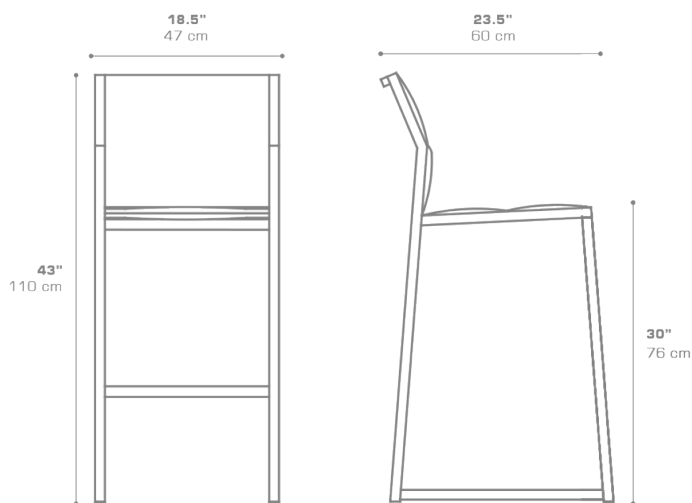

ALLUX Bar Chair (Padded Sling)
MZ113PS

Protective cover available

DIMENSIONS

CONFIGURATIONS

FRAME : Powder Coated Aluminum

PADDED SLING : Grade P

Protective Cover :
MZ113PC Protective Cover

PACKING DETAILS

VOL : 13 ft³ | 0.37 m³

NW : 13 lb | 6 kg

GW : 26 lb | 12 kg

PU : 1 / Box

COLOR OPTIONS | DOWNLOAD

[TEXTILES](#)

[MATERIAL & FINISHES](#)