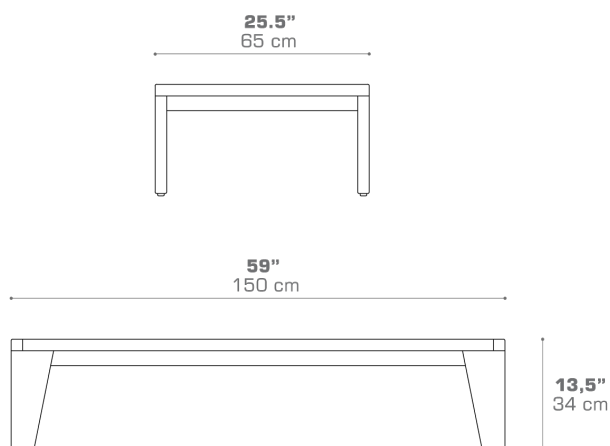

LABUAN Coffee Table

LBN009

Protective cover available

DIMENSIONS

CONFIGURATIONS

FRAME & TOP : Premium Teak | Whitewash

Protective Cover :
LBN009PC

PACKING DETAILS

VOL : 16 ft³ | 0.44 m³
NW : 49 lb | 22 kg
GW : 63.5 lb | 29 kg
PU : 1 / Box

COLOR OPTIONS | DOWNLOAD
[MATERIAL & FINISHES](#)