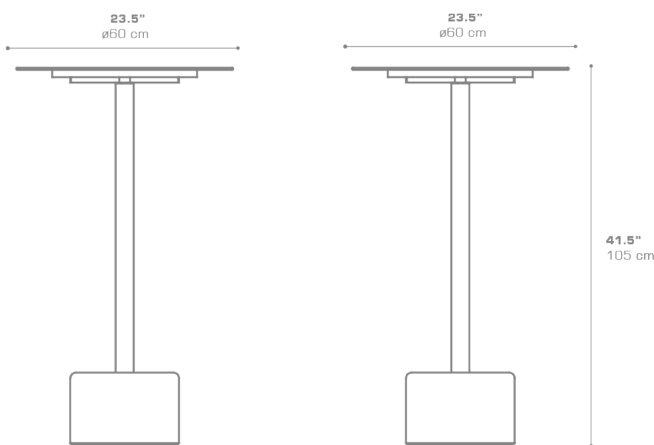

GLYPH Bar Table 23.5" / 60 cm (HPL Top | Stone Base)
GLY38

Protective cover available

Suitable for rooftop

Heavier than regular items, suitable for more windy areas

Assembly

DIMENSIONS

CONFIGURATIONS

FRAME	: Powder Coated Aluminum Ultra Durable
BASE	: Stone
TOP	: High Pressure Laminate (HPL)

Protective Cover :
GLY01PC Top table only
GLYPC-3 Table + 2 Bar Chairs

PACKING DETAILS

VOL	: 10 ft ³ 0.28 m ³
NW	: 90 lb 41 kg
GW	: 112 lb 51 kg
PU	: 2 boxes

COLOR OPTIONS | DOWNLOAD
[MATERIAL & FINISHES](#)