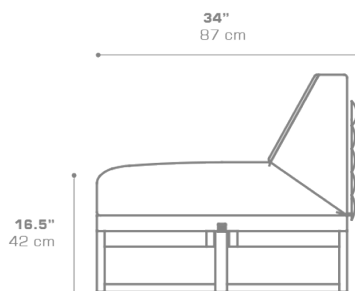

Contains recycled parts, random imperfections are part of the design

DIMENSIONS

CONFIGURATIONS

FRAME	: Powder Coated Aluminum
SHELL	: Braiding
CUSHION	: Grade A B C D E
TOP	: Recycled Teak

PACKING DETAILS

VOL	: 42 ft ³ 1.20 m ³
NW	: 75 lb 34 kg
GW	: 106 lb 48 kg
PU	: 1 / box
COM	: 5.5 ly

COLOR OPTIONS | DOWNLOAD

[TEXTILES](#)

[MATERIAL & FINISHES](#)