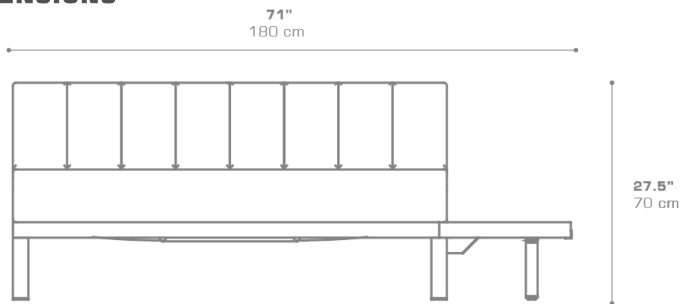

Contains recycled parts, random imperfections are part of the design

DIMENSIONS

CONFIGURATIONS

FRAME	: Powder Coated Aluminum
SHELL	: Braiding
CUSHION	: Grade A B C D E
TOP	: Recycled Teak

PACKING DETAILS

VOL	: 42 ft ³ 1.20 m ³
NW	: 75 lb 34 kg
GW	: 106 lb 48 kg
PU	: 1 / box
COM	: 5.5 ly

COLOR OPTIONS | DOWNLOAD

[TEXTILES](#)

[MATERIAL & FINISHES](#)