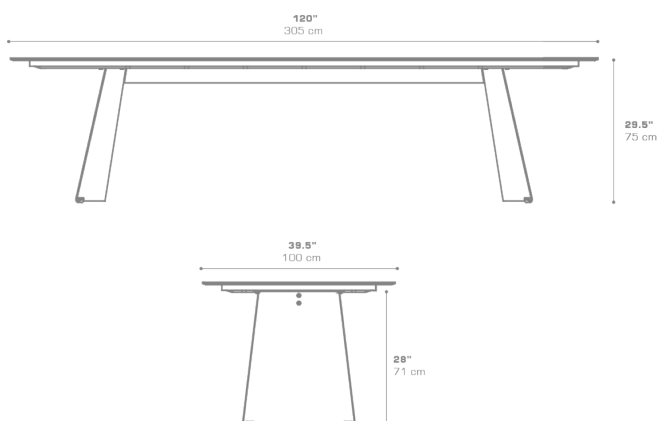

PRADO Dining Table 120" / 305 cm (Sintered Stone)
PRD105

Protective cover available

ADA compliant / wheelchair accessible

Suitable for rooftop

Heavier than regular items, suitable for more windy areas

Assembly

DIMENSIONS

CONFIGURATIONS

FRAME : Powder Coating Galvanized
TOP : Sintered Stone

Protective Cover :
PRD005PC Top table only
PRDPC-01 Table + 10 Dining Chairs

PACKING DETAILS

VOL : 47 ft3 | 1.33 m3
NW : 339.5 lb | 154 kg
GW : 478 lb | 217 kg
PU : 1 Crate & 2 Boxes